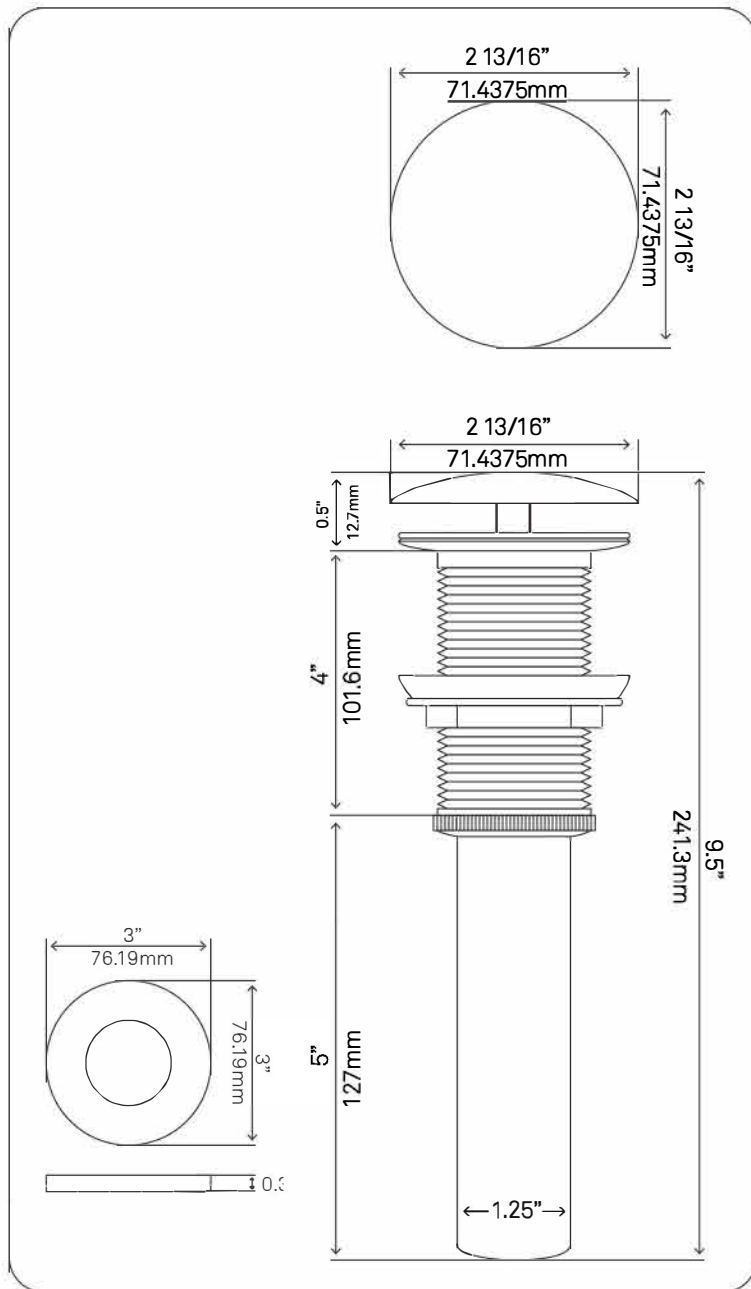

NOTES

Novatto reserves the right (1) to make changes in specifications and materials, and (2) to change or discontinue models, both without notice or obligation. Dimensions are for reference only, see www.Novatto.com for finish options and product availability.

Novatto Inc
TOLL FREE 844.404.4242
www.Novatto.com